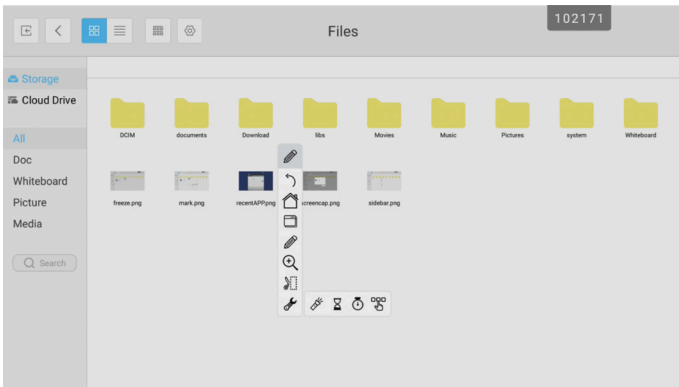

367657

5 + 8 = ?

367657

5 + 8 = ?

367657

5 + 8 = 13

11.

Brand new files app – we have created a much more intuitive system based on user feedback and familiarity with popular operating systems. All actions are now in the 'cog' menu. Different views are from the top menu, and cloud drives can be accessed from the left-hand menu.

12.

Within Settings – the new start up and shutdown folders will ensure all your content is deleted. This includes browser history, as well as cloud and email accounts. This can be selected from the start up and shutdown menu as well as initiated from the side bar 'bin' icon.

13.

Welcome to your floating toolbar and your annotation tools. Call the pen over by a holding two fingers on the screen for two seconds. Updated annotation tools include handwriting recognition, that opens a mini browser on the associated search term. Plus new pen and highlighter options such as selecting default colours.