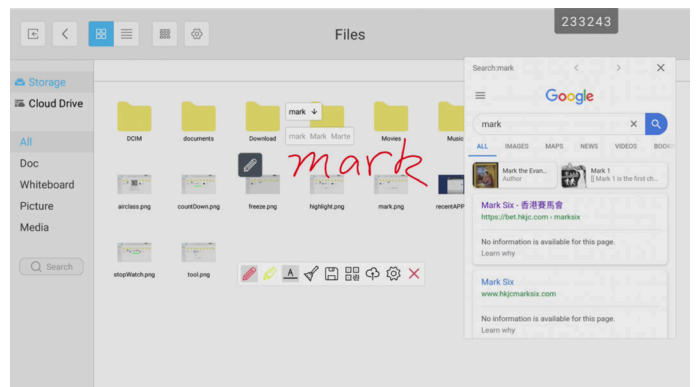

12.

Within Settings – the new start up and shutdown folders will ensure all your content is deleted. This includes browser history, as well as cloud and email accounts. This can be selected from the start up and shutdown menu as well as initiated from the side bar 'bin' icon.

13.

Welcome to your floating toolbar and your annotation tools. Call the pen over by a holding two fingers on the screen for two seconds. Updated annotation tools include handwriting recognition, that opens a mini browser on the associated search term. Plus new pen and highlighter options such as selecting default colours.