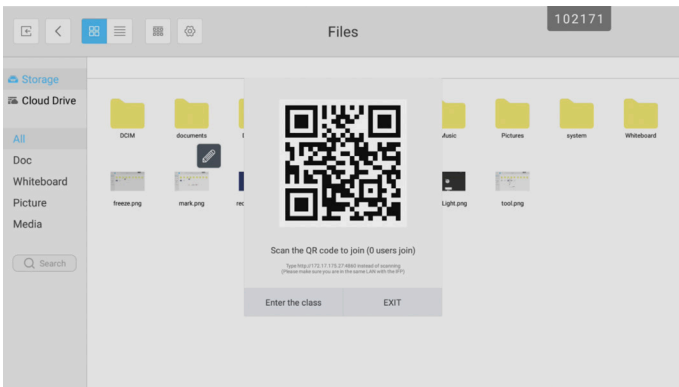

367657

5 + 8 = ?

367657

5 + 8 = ?

367657

5 + 8 = 13

11.

Brand new files app – we have created a much more intuitive system based on user feedback and familiarity with popular operating systems. All actions are now in the 'cog' menu. Different views are from the top menu, and cloud drives can be accessed from the left-hand menu.

12.

Within Settings – the new start up and shutdown folders will ensure all your content is deleted. This includes browser history, as well as cloud and email accounts. This can be selected from the start up and shutdown menu as well as initiated from the side bar 'bin' icon.

13.

Welcome to your floating toolbar and your annotation tools. Call the pen over by a holding two fingers on the screen for two seconds. Updated annotation tools include handwriting recognition, that opens a mini browser on the associated search term. Plus new pen and highlighter options such as selecting default colours.