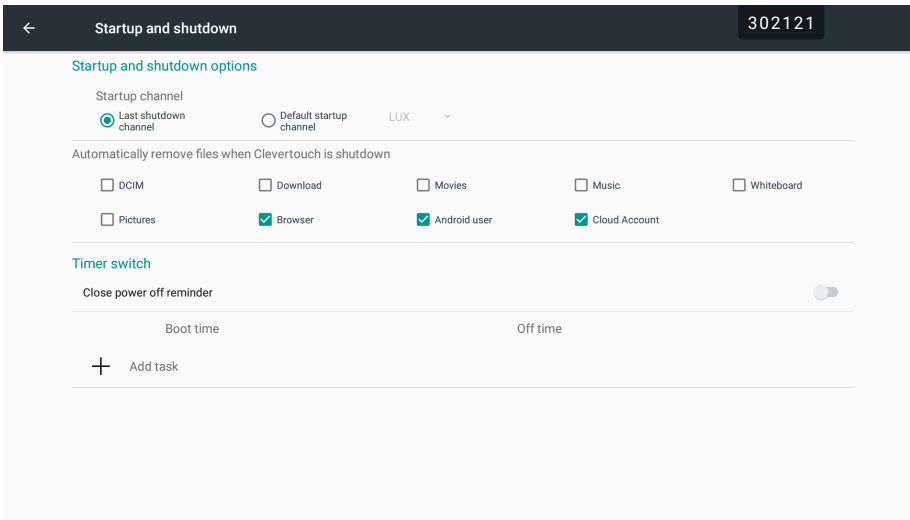

367657

5 + 8 = ?

367657

5 + 8 = ?

367657

5 + 8 = 13

11.

Brand new files app – we have created a much more intuitive system based on user feedback and familiarity with popular operating systems. All actions are now in the 'cog' menu. Different views are from the top menu, and cloud drives can be accessed from the left-hand menu.

12.

Within Settings – the new start up and shutdown folders will ensure all your content is deleted. This includes browser history, as well as cloud and email accounts. This can be selected from the start up and shutdown menu as well as initiated from the side bar 'bin' icon.