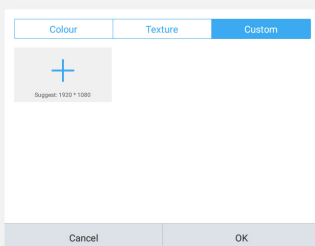

302121

7. The background menu has been expanded with more colours, and you can now build a library of Custom Backgrounds.

302121

302121