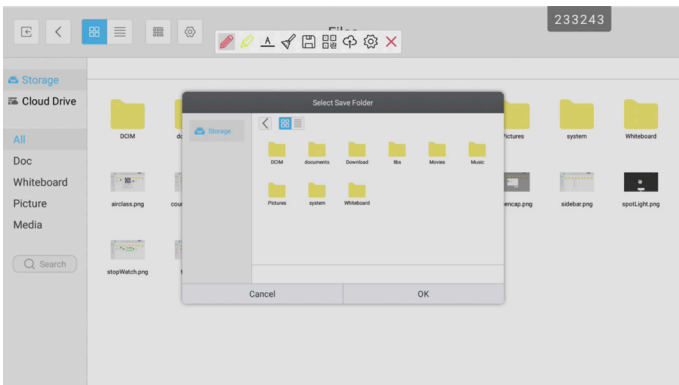

367657

5 + 8 = ?

367657

5 + 8 = ?

367657

5 + 8 = 13

11.

Brand new files app – we have created a much more intuitive system based on user feedback and familiarity with popular operating systems. All actions are now in the 'cog' menu. Different views are from the top menu, and cloud drives can be accessed from the left-hand menu.

12.

Within Settings – the new start up and shutdown folders will ensure all your content is deleted. This includes browser history, as well as cloud and email accounts. This can be selected from the start up and shutdown menu as well as initiated from the side bar 'bin' icon.

13.

Welcome to your floating toolbar and your annotation tools. Call the pen over by a holding two fingers on the screen for two seconds. Updated annotation tools include handwriting recognition, that opens a mini browser on the associated search term. Plus new pen and highlighter options such as selecting default colours.