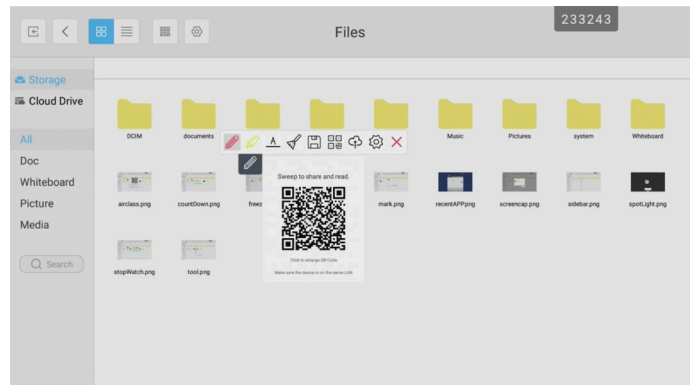

367657

5 + 8 = ?

367657

5 + 8 = ?

367657

5 + 8 = 13

11.

Brand new files app – we have created a much more intuitive system based on user feedback and familiarity with popular operating systems. All actions are now in the 'cog' menu. Different views are from the top menu, and cloud drives can be accessed from the left-hand menu.

12.

Within Settings – the new start up and shutdown folders will ensure all your content is deleted. This includes browser history, as well as cloud and email accounts. This can be selected from the start up and shutdown menu as well as initiated from the side bar 'bin' icon.

13.

Welcome to your floating toolbar and your annotation tools. Call the pen over by a holding two fingers on the screen for two seconds. Updated annotation tools include handwriting recognition, that opens a mini browser on the associated search term. Plus new pen and highlighter options such as selecting default colours.