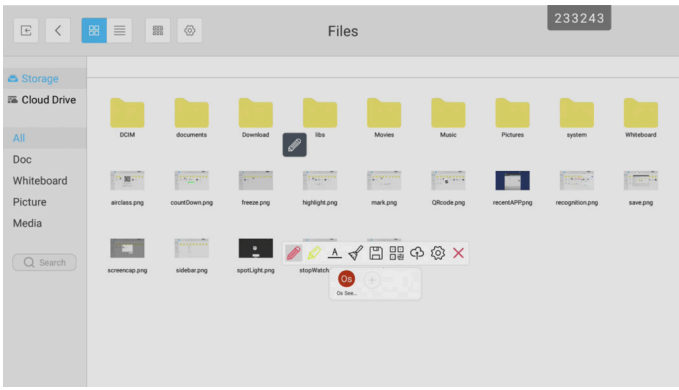

367657

5 + 8 = ?

367657

5 + 8 = ?

367657

5 + 8 = 13

11.

Brand new files app – we have created a much more intuitive system based on user feedback and familiarity with popular operating systems. All actions are now in the 'cog' menu. Different views are from the top menu, and cloud drives can be accessed from the left-hand menu.

12.

Within Settings – the new start up and shutdown folders will ensure all your content is deleted. This includes browser history, as well as cloud and email accounts. This can be selected from the start up and shutdown menu as well as initiated from the side bar 'bin' icon.

13.

Welcome to your floating toolbar and your annotation tools. Call the pen over by a holding two fingers on the screen for two seconds. Updated annotation tools include handwriting recognition, that opens a mini browser on the associated search term. Plus new pen and highlighter options such as selecting default colours.