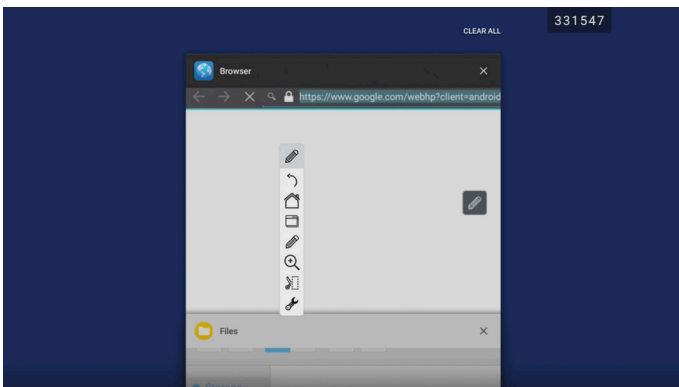

12.

Within Settings – the new start up and shutdown folders will ensure all your content is deleted. This includes browser history, as well as cloud and email accounts. This can be selected from the start up and shutdown menu as well as initiated from the side bar 'bin' icon.

13.

Welcome to your floating toolbar and your annotation tools. Call the pen over by a holding two fingers on the screen for two seconds. Updated annotation tools include handwriting recognition, that opens a mini browser on the associated search term. Plus new pen and highlighter options such as selecting default colours.