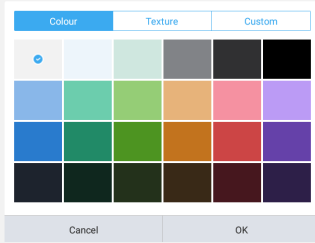

3. Whiteboard icons have changed but all the features are still the same. We have refreshed the interface to be simple and clean.

4. New options added in the navigation menu. Opening from the finder now has Cloud Drives options. Cloud Storage option now allows saving in native format. You can also save ENB format to Google Drive or OneDrive allowing Whiteboard files to be opened on other boards to continue collaboration.

5. Updated image formats that can now be imported directly into Whiteboard.

6. Export files as PDF, IWB or SPG within Whiteboard.

302121

7. The background menu has been expanded with more colours, and you can now build a library of Custom Backgrounds.