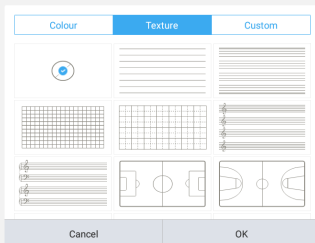

3. Whiteboard icons have changed but all the features are still the same. We have refreshed the interface to be simple and clean.

4. New options added in the navigation menu. Opening from the finder now has Cloud Drives options. Cloud Storage option now allows saving in native format. You can also save ENB format to Google Drive or OneDrive allowing Whiteboard files to be opened on other boards to continue collaboration.

5. Updated image formats that can now be imported directly into Whiteboard.

6. Export files as PDF, IWB or SPG within Whiteboard.

302121

7. The background menu has been expanded with more colours, and you can now build a library of Custom Backgrounds.

302121

302121

8. Added ability to generate QR codes for sharing Whiteboard files as a PNG (users must be on the same network for this to work).

9. Handwriting Recognition has been added.

367657

5 + 8 =? ▾

5 + 8 = ?